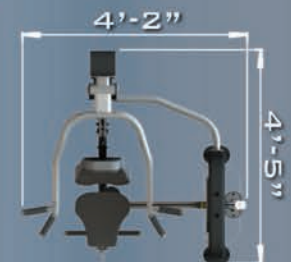

LINK
DUAL FUNCTION

BATCA
fitness systems · usa

LD⁶

COUNTER-BALANCED
PRESS ARM

DUAL HANDGRIPS

GAS ASSISTED SEAT

CONTOURED PADS

LOW PULLEY

150 LB. WEIGHT STACK

EXERCISE DEMO VIA
INTEGRATED QR CODE

HEIGHT : 5'-0"
WEIGHT : 459 LBS

LD-6 SHOULDER PRESS/LOW PULLEY