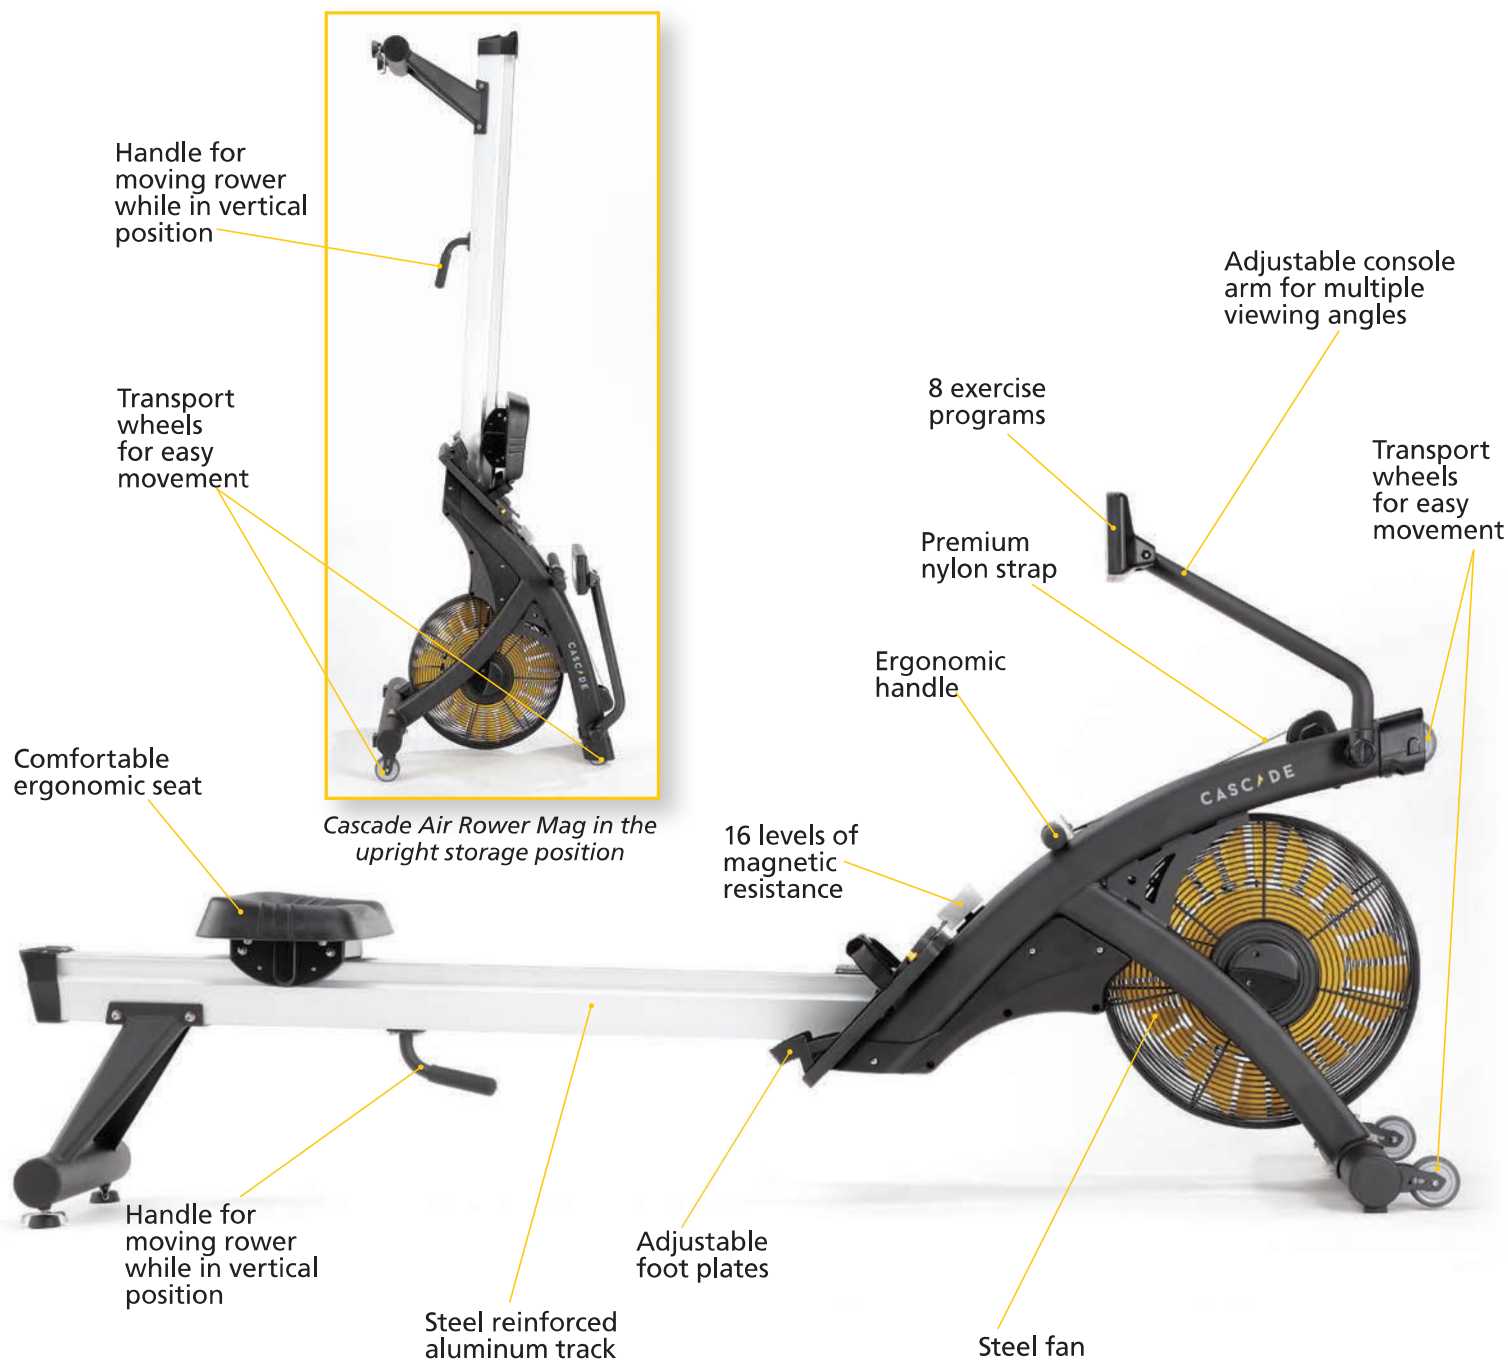

CASCADE

HEALTH & FITNESS®

CASCADE AIR ROWER MAG

Smooth and a great workout, our new Cascade Air Rower Mag combines all the features of our original magnetic rower with the added benefit of progressive air resistance. Easy to read console offers 8 exercise programs with 16 levels of magnetic resistance and heart rate tracking with a swing away design for enhanced viewing. Rolls easily with a standup option for storage.

CASCADE AIR ROWER MAG - KEY PRODUCT FEATURES

Fan Combines Air And Magnetic Resistance

Adding air resistance gives more workout options.

Stand Up Option For Storage

Stands up easily on end for convenient storage.

Comfortable Ergonomic Seat

The contoured ergonomic seat is comfortable to sit on during short or long workouts and glides smoothly.

8 Exercise Programs

8 workout programs – exercise feedback includes watts, calories, time, time/500m, distance, strokes/min and HR.

Cascade Air Rower Mag in the upright storage position

KEY BENEFITS

- Commercial quality
- Smooth, quiet and a great workout
- Adds progressive air resistance for more workout options
- Rolls easily

SPECIFICATIONS