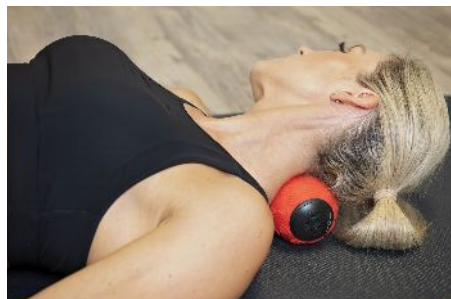

POWER PLATE®

DUAL SPHERE™

PORTABLE. POWERFUL. PERFECT

From the leader in whole body vibration for over 20 years, the Power Plate® DualSphere™ is perfect for effective, concentrated massage. Featuring a unique contoured shape and exclusive textured design, the DualSphere is ideal for targeting hard to reach areas including feet, neck and back to help relax and rejuvenate tight and sore muscles, release fascia and promote blood flow to help you prepare faster and recover quicker.

The DualSphere is a cutting-edge vibrating massager that:

- Helps relax and rejuvenate tight and sore muscles
- Promotes blood flow and fascia release
- Accelerates exercise warm up and recovery
- Enhances range of motion
- Reduces pain

USB CHARGING

LONG-LIFE BATTERY

MASSAGING TEXTURE

4 VIBRATION INTENSITY LEVELS

EXERCISE & QUICK START GUIDE

ONE-YEAR WARRANTY

To get training tips, workouts and even more ways to get the most out of the DualSphere, download the Power Plate App.

Simple, 1-Button Control

Power Plate® DualSphere™ Features

62-PG-900-02
CDN MSRP \$149

Color	Red
Charging Method	USB
User Materials	Quick Start Guide (in-box); Educational Content (via the Power Plate App)
Vibration Levels	3 Standard, 1 Rhythmic Pulse (Oscillation Mode)
Vibrations Per Minute	Standard Levels (levels 1-3): 2,200 / 3,300 / 4,000 Rhythmic Pulse (level 4): 2,000 - 2,700
Battery Charge Time	~2 Hours (120 Minutes)
Battery Runtime	~ 3 Hours
Auto Shutoff Timer	10 Minutes
Weight	840g / 1.85lbs
Product Warranty	1 Year Limited Manufacturer's Warranty
Certifications	CE, FCC