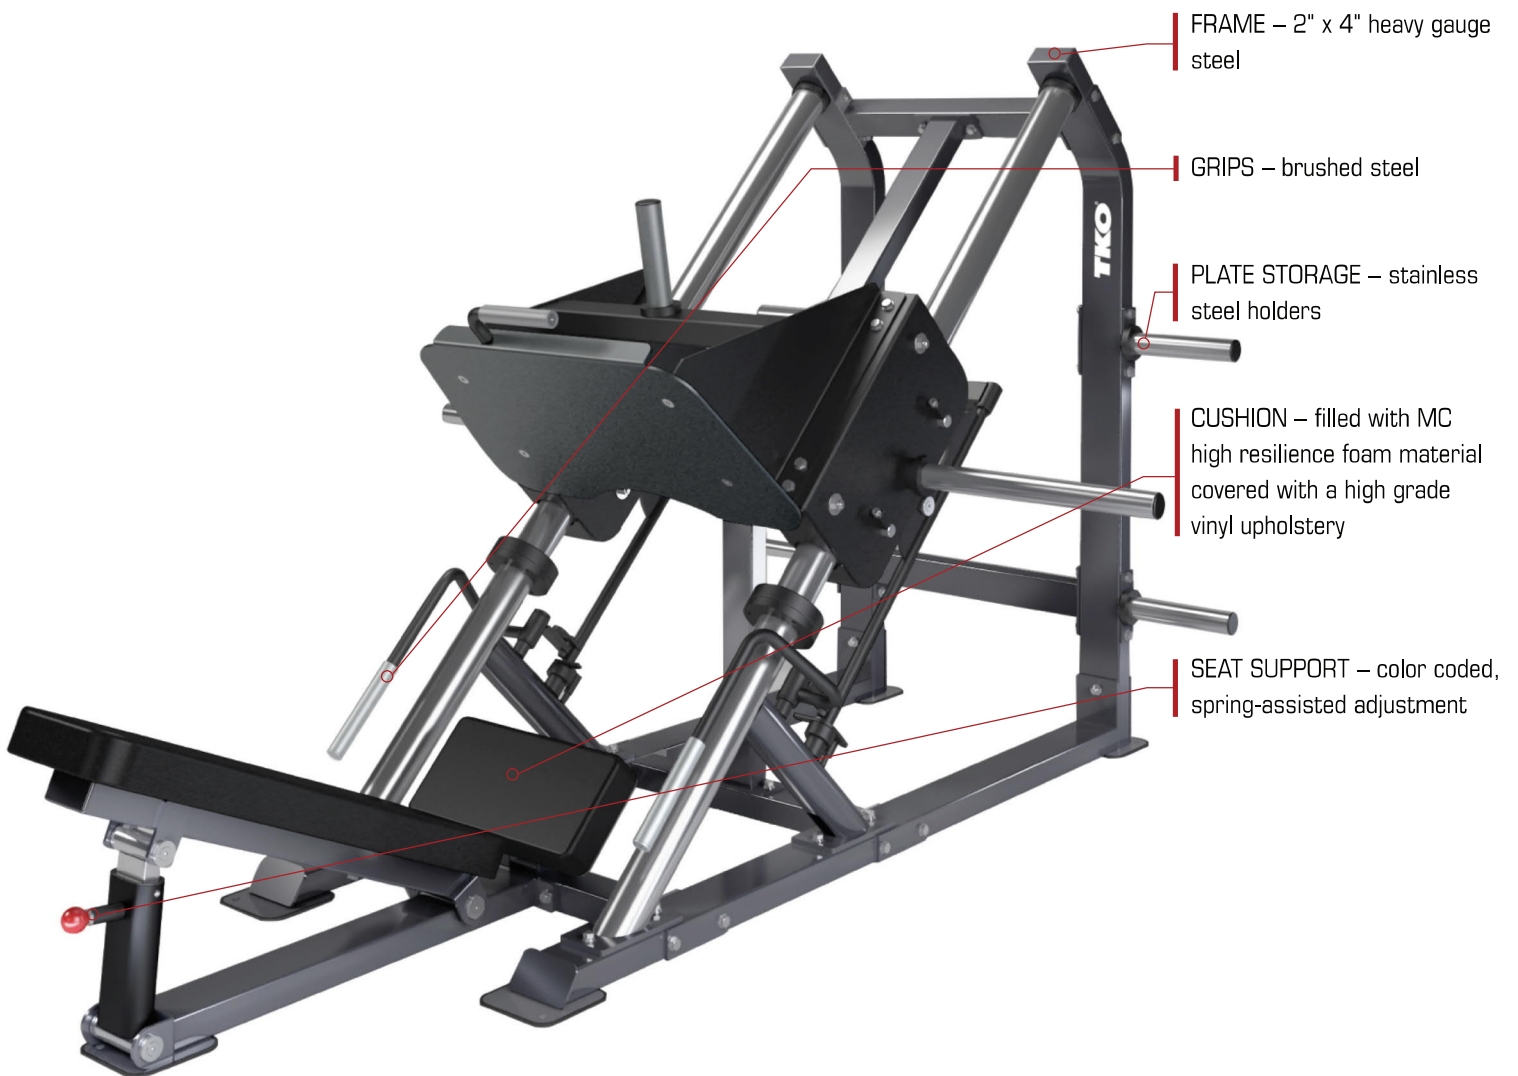

907LLP | PLATE LOADED EQUIPMENT | LINEAR LEG PRESS

The TKO Plate Loaded Equipment line provides high quality with a simple design to enhance the user workout and ensure a worry-free product for your facility. Easy to use, clean appearance, all while offering a smooth natural feel.

PRODUCT SPECIFICATIONS

DIMENSIONS (LWH):	99" x 69" x 61" (251cm x 175cm x 155cm)
PRODUCT WEIGHT:	507 lbs (230kg)
LOAD CAPACITY:	450 lbs
FRAME COLOR:	Graphite & Black
UPHOLSTERY COLOR:	Black
WARRANTY:	FRAME = 10 Years PARTS = 5 Years UPHOLSTERY/GRIPS/ROLLERS: = 6 Months

FEATURES & BENEFITS

TKOSTRENGTH.COM | 1.866.856.3488

SALES@TKOSTRENGTH.COM